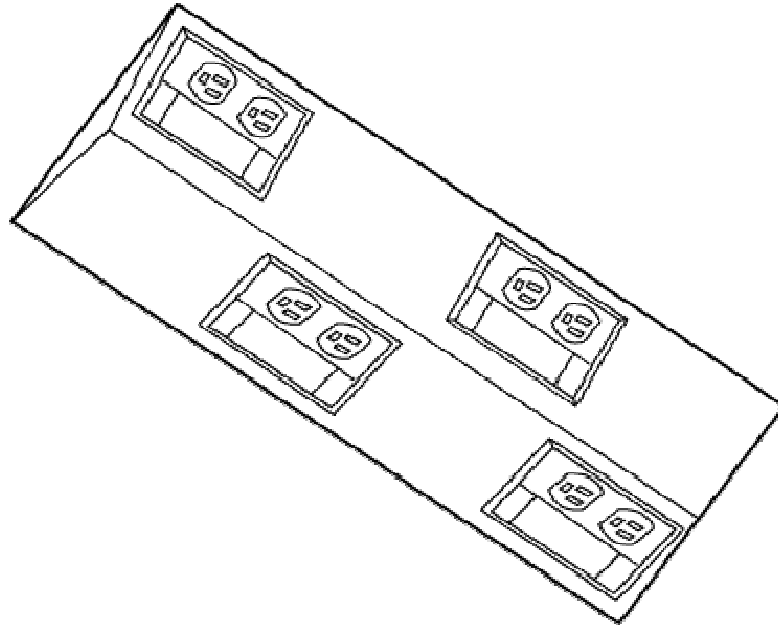

Option #178

Large Under Table P&D Trench

Large under table power and data trench is almost three times larger than the option #177. Standard with wood doors that match the specie and finish of surrounding table top. Great for tables that need a lot of data service and have the space to accommodate it. CSA listed. Size is 29.75" x 8" x 6" deep. Standard items include eight 110 volt outlets with two 9' power cords.

Optional items include varying amounts of RJ45 cat5e jacks, RJ11 cat3 jacks, 15 pin HD video jacks, and 3.5mm mini stereo connectors.

Unit is available in below configurations. Please order by full option number.

Option #	Finish	Cord Type	Lid	Data	Voice	Video	Mini-Audio
178-A	Black	9' w/Plug	Wood/Lam.	24	0	0	0
178-B	Black	9' w/Plug	Wood/Lam.	18	2	1	1
178-C	Black	9' w/Plug	Wood/Lam.	10	10	1	1
178-D	Black	9' w/Plug	Wood/Lam.	6	6	3	3
178-E	Black	9' w/Plug	Wood/Lam.	6	0	6	6