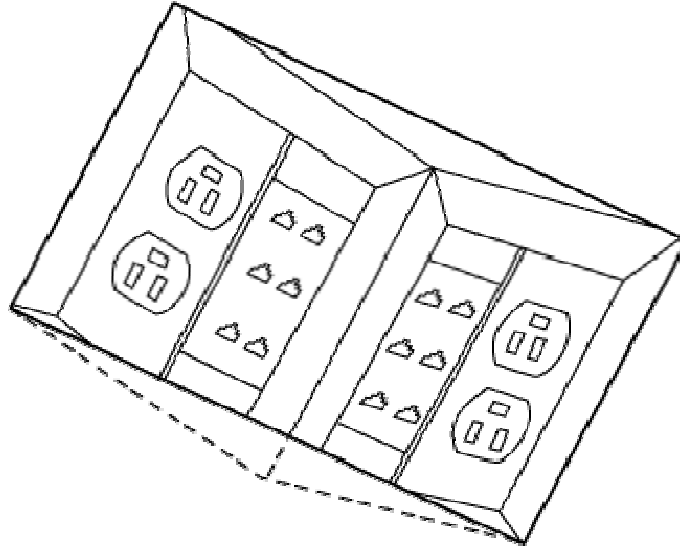

Option #177

Small Under Table P&D Trench

Small under table power and data trench. Standard with wood doors that match the specie and finish of the surrounding table top. Great for tables that need a lot of data service in a confined space. CSA listed. Size is 8" x 7" x 4.5" deep. Standard items include four 110 volt outlets with a 9' power cord.

Optional items include varying amounts of RJ45 cat5e jacks, RJ11 cat3 jacks, 15 pin HD video jacks, and 3.5mm mini stereo connectors.

Unit is available in below configurations. Please order by full option number.

Option #	Finish	Cord Type	Lid	Data	Voice	Video	Mini-Audio
177-A	Black	9' w/Plug	Wood/Lam.	12	0	0	0
177-B	Black	9' w/Plug	Wood/Lam.	6	2	1	1
177-C	Black	9' w/Plug	Wood/Lam.	4	4	1	1
177-D	Black	9' w/Plug	Wood/Lam.	6	0	2	2
177-E	Black	9' w/Plug	Wood/Lam.	4	2	2	2