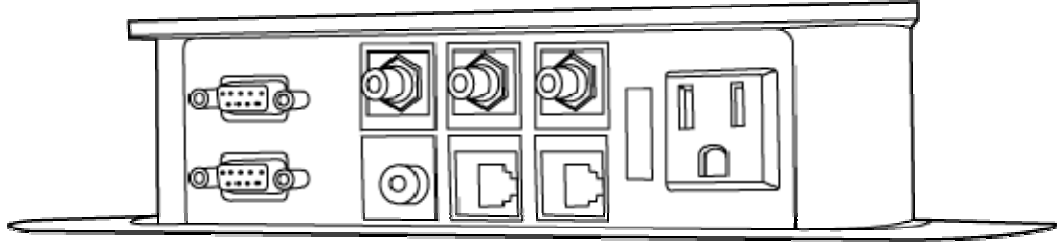

Option #176

Pop 'N' Plug Slim Interconnect Box

Thin, elongated interconnect solution for office furniture. Designed for installation into a table in a presentation system, the unit provides access to multi-media input connections. The unit is constructed of metal. Option #176 is 10"L x 3.375"D x 3"H when open. It can only be used in the open position.

Standard items include one power receptacle, one computer video (15 pin HD), one COM port/RS-232 (9 pin D), one composite video (RCA), two audio (RCA), one computer audio (3.5mm), one modem (RJ11), and one network connector (RJ45). All connectors have 6' cables.

Available in the finishes of black (standard), and brushed aluminum.

Made in the U.S.A.

Unit is available in below configurations. Please order by full option number.

<u>Option #</u>	<u>Finish</u>	<u>Cord Type</u>	<u>Bezel</u>	<u>Data</u>	<u>Voice</u>	<u>Video</u>	<u>Mini-Audio</u>
176-A	Black	72" w/ Plug	Racetrack	1	1	1	1
176-B	Br. Alum.	72" w/ Plug	Racetrack	1	1	1	1