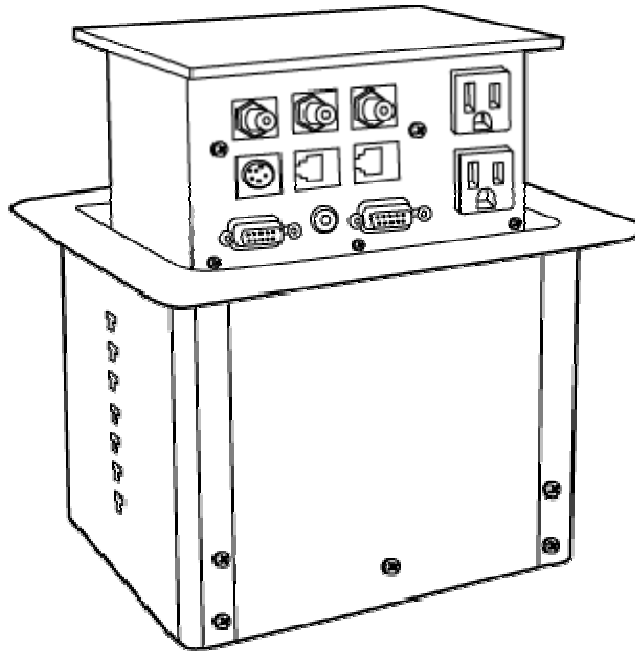

### Pop 'N' Plug Interconnect Box

Interconnect solution designed for office furniture. The unit provides access to computer video, audio, network, telephone, and AC power when they are needed through plates on both sides of the unit and conceals it when not in use. Unit is constructed of metal. Option #175 is 7.875"W x 6.5"D x 4"H when open. It can only be used in the open position.

Standard items include four power receptacles, two computer video (15 pin HD), two COM ports/RS-232 (9 pin D), two composite video (RCA), two S-video (4 Pin Mini-DIN), four audio (RCA), two computer audio (3.5mm), two modem (RJ11), and two network (RJ45) connectors. All connectors have 6' cables.