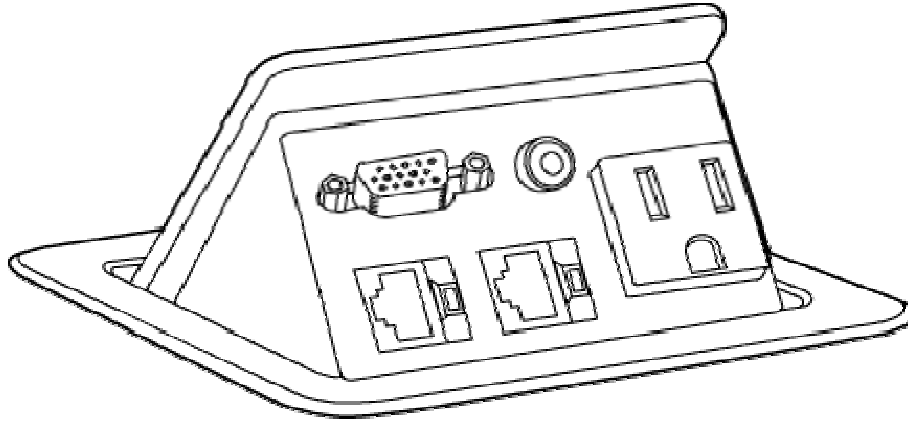

Option #174

Tilt 'N' Plug Jr.

A favorite of audio/visual professionals, the Tilt 'N' Plug is a compact interconnect solution for office furniture. Tilt-open unit opens and closes with a push of a finger. Overall size of 4.625"W x 4.875"D x 3"H when open. Option #173 is constructed of metal. Unit can only be used in the open position.

Standard items include one power receptacle, one computer video (15 pin VGA), one computer audio (3.5mm), one modem connector (RJ11), and one network connector (RJ45). All connectors have 6' cables.

Unit is of architectural grade in fit, function, and finish.

Available in the finishes of black (standard), and brushed aluminum.

Made in the U.S.A.

Unit is available in below configurations. Please order by full option number.

Option #	Finish	Cord Type	Bezel	Data	Voice	Video	Mini-Audio
174-A	Black	72" w/ Plug	Square	1	1	1	1
174-B	Black	72" w/ Plug	Circular	1	1	1	1
174-C	Br. Alum	72" w/ Plug	Square	1	1	1	1
174-D	Br. Alum	72" w/ Plug	Circular	1	1	1	1