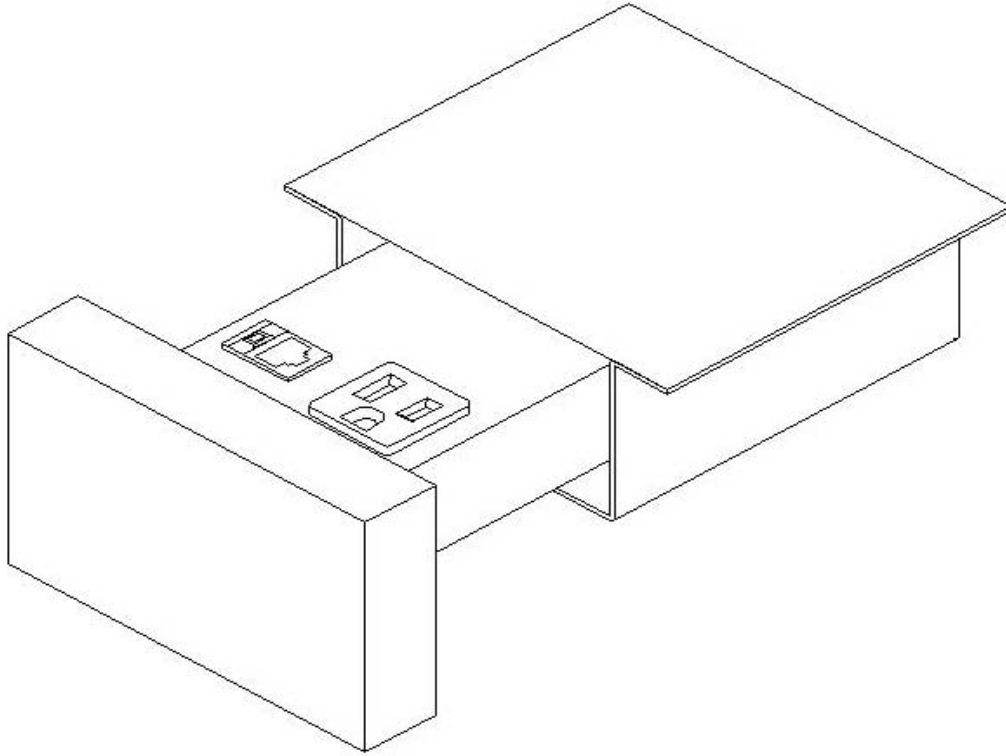

Option #168

Glideaway Power & Data Drawer

Edge mounted power and data or voice unit. Ideal for mounting on table edges, lecterns, and desks. Unit extends 6". Matching wood piece to cover front of unit. Does not integrate well with the FR, F9, or FX edge. Standard items include a textured black metallic finish and one power receptacle with 144" power cord. Data or voice jack will have a 144" patch cable. Unit is neither UL listed nor CSA approved.

Unit is available in below configurations.
Please order by full option number.

<u>Option #</u>	<u>Finish</u>	<u>Cord Type</u>	<u>Data</u>	<u>Voice</u>	<u>Video</u>	<u>Mini Stereo</u>
168-A	Black	144" w/ Plug	1	0	N/A	N/A
168-B	Black	144" w/ Plug	0	1	N/A	N/A