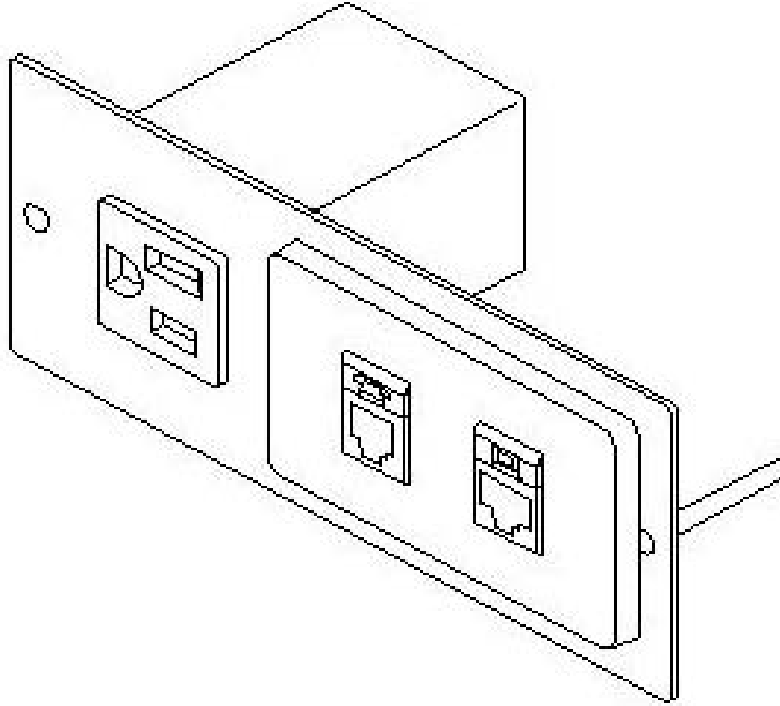

Option #166

Standard Surface Mount Grommet

Surface mounted power/data/voice unit. Great for mounting on table edges, lecterns, and casegoods. Size is 6.25"W x 2.5"H x 2.5"D. This unit is neither UL listed nor CSA approved. Ideal for risers in center of table to bring service to each user. Made in the U.S.A. Standard items include one power outlet with 144" power cord with plug. Unit cannot be prepared for hardwiring.

Unit is available in below configurations.
Please order by full option number.

Option #	Finish	Cord Type	Data	Voice	Video	Mini Stereo
166-A	Black	144" w/ Plug	1	1	0	0
166-B	Black	144" w/ Plug	2	1	0	0
166-C	Black	144" w/ Plug	3	0	0	0
166-D	Black	144" w/ Plug	1	0	1	1