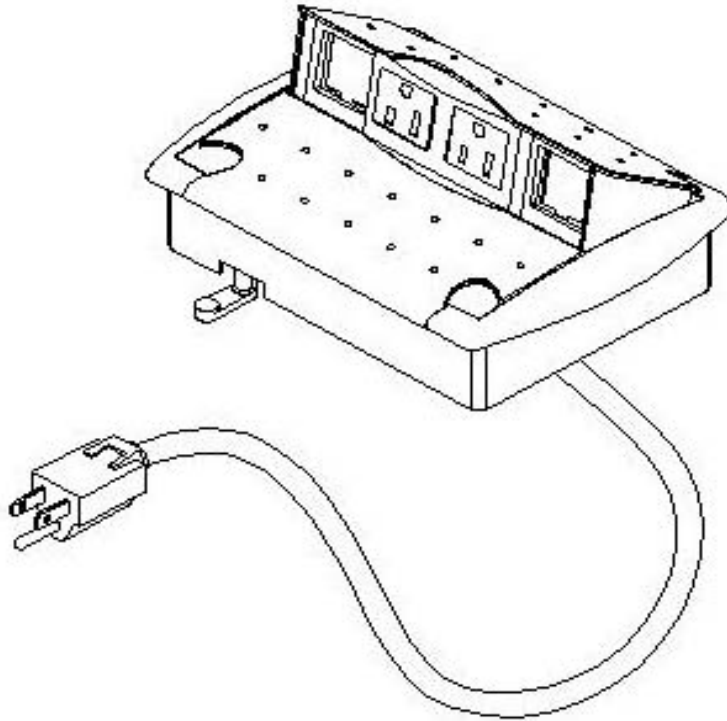

Option #163

Interport

Tilt-Up Power, Data, and Voice grommet. Contemporary design made of molded plastic. Size is 7"W x 5"D x 1.8125" high above surface when open. Unit can be used in open or closed position. Available in the finishes of black, translucent, nickel mica, silver mica, and charcoal mica. Unit is available with corded plug or for hardwiring. Unit is UL Listed. Standard items are a 120" power cord with plug and 2 power receptacles.

Unit is available in below configurations.
Please order by full option number.

Option #	Finish	Cord Type	Data	Voice	Video	Mini Stereo
163-A	Black	120" w/ Plug	1	1	0	N/A
163-B	Black	120" w/ Plug	2	0	0	N/A
163-C	Black	120" w/ Plug	1	0	1	N/A