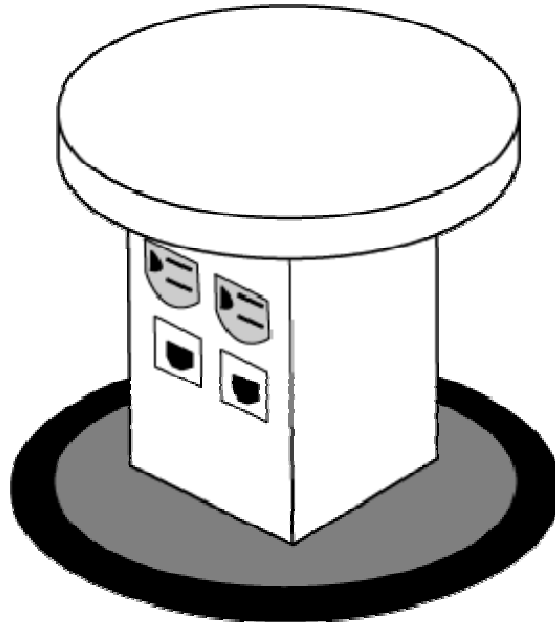

Option #157

Round Concept Pop-Up Power/Data/Voice Grommet

Pop-Up Power, Data, and Voice grommet. Black metal unit with wood, laminate, or stone top. Also available in a brushed stainless steel finish. Top finish to match surrounding wood, stone, or laminate surface. Black or brushed stainless steel flange with black brushes to surround unit. Overall size is 7.5" diameter x 5.25" high when in open position. Available in a corded or hardwired unit. If the option #157 is not located over a base the unit will require a 8.25" x 8.25" x 16" deep black outerpan to house it. Made in the U.S.A.

Concept is also available with a brushed stainless steel, polished stainless steel, brushed brass, or polished brass cap.

Unit is available in below configurations. Please order by full option number.

Option #	Top Finish	Flange Finish	Cord Type	Data	Voice	Video	Mini Stereo
157-A	Wood/Lam.*	Black Plastic	144" w/ Plug	2	2	0	0
157-B	Wood/Lam.*	Black Plastic	144" w/ Plug	3	2	1	0
157-C	Wood/Lam.*	Black Plastic	144" w/ Plug	3	1	1	1
157-D	Wood/Lam.*	Black Plastic	144" w/ Plug	2	0	2	2
157-E	Wood/Lam.*	Black Plastic	144" w/ Plug	4	0	1	1
157-F	Wood/Lam.*	Black Plastic	144" w/ Plug	6	0	0	0