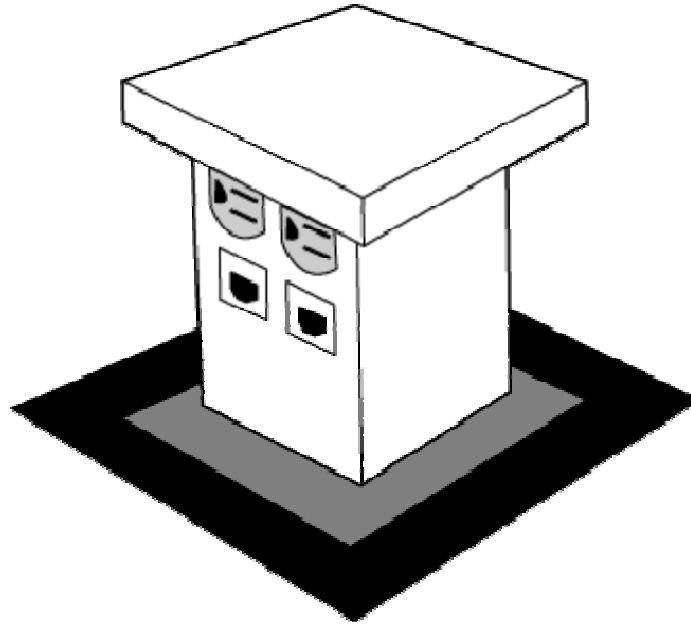

### Square Concept Pop-Up Power/Data/Voice Grommet

Pop-Up Power, Data, and Voice grommet. Black metal unit with wood, laminate, or stone top. Also available in a brushed stainless steel finish. Top finish to match surrounding wood, stone, or laminate surface. Black or brushed stainless steel flange with black brushes to surround unit. Overall size is 7.5" x 7.5" x 5.25" when in open position. Available in a corded or hardwired unit. If the option #153 is not located over a base the unit will require a 8.25" x 8.25" x 16" deep black outerpan to house it. Made in the U.S.A.

Concept is also available with a brushed stainless steel, polished stainless steel, brushed brass, or polished brass cap.

Unit is available in below configurations.

Please order by full option number.

<b>Option #</b>	<b>Top Finish</b>	<b>Flange Finish</b>	<b>Cord Type</b>	<b>Data</b>	<b>Voice</b>	<b>Video</b>	<b>Mini Stereo</b>
153-A	Wood/Lam	Black Metal	144" w/ Plug	2	2	0	0
153-B	Wood/Lam	Black Metal	144" w/ Plug	3	2	1	0
153-C	Wood/Lam	Black Metal	144" w/ Plug	3	1	1	1
153-D	Wood/Lam	Black Metal	144" w/ Plug	2	0	2	2
153-E	Wood/Lam	Black Metal	144" w/ Plug	4	0	1	1
153-F	Wood/Lam	Black Metal	144" w/ Plug	6	0	0	0