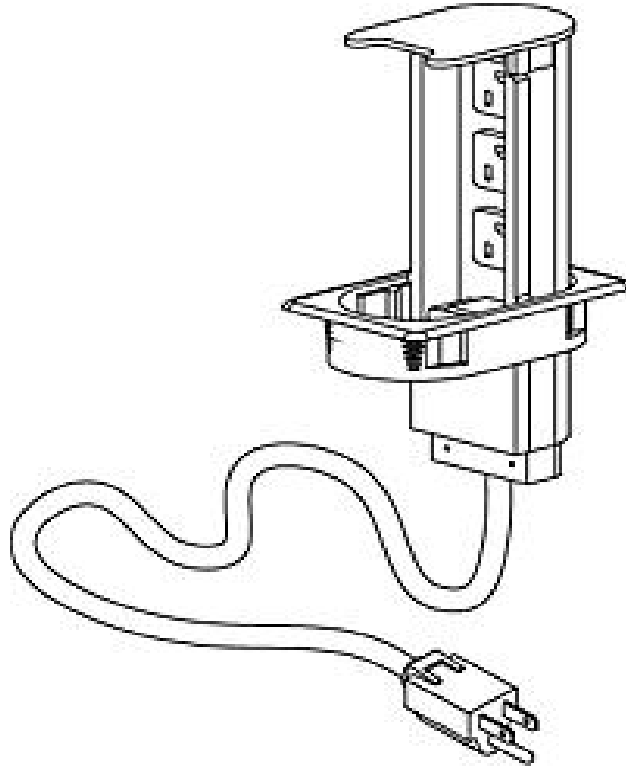

Option #143

Retractable Power Center

Retractable power grommet with pull up access.
Available in seven cap finishes.
UL listed and CSA approved. Size is
2.625" W x 4.125" D x 5.125" high when pulled up.
Unit is available with corded plug or for hardwiring.
Standard items are a 120" power
cord with plug and 3 power receptacles.
Hardwire unit comes with a 72" flex metal conduit.
The unit is made of molded plastic.

The option #143 is available in below configurations.
Please order by full option number.

Option #	Finish	Cord Type	Data	Voice	Video	Mini Stereo
143-A	Black	120" w/ Plug	N/A	N/A	N/A	N/A

See current pricelist for applicable upcharges.