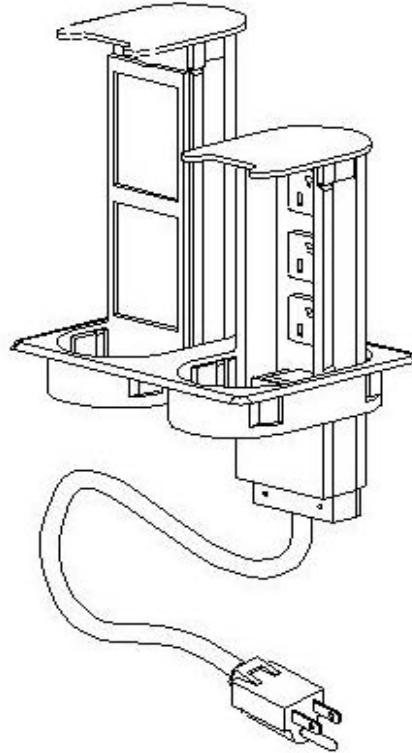

Option #142

Retractable Power & Communications Center

Retractable power & communications grommet pull up access. Available in seven cap finishes. UL listed and CSA approved. Size is 5.375"W x 4.125" D x 7.5" high when pulled up. Unit is available with corded plug or for hardwiring. Standard items are a 120" power cord with plug and 3 power receptacles. Hardwire unit comes with a 72" flex metal conduit. The unit is constructed of molded plastic.

The option #142 is available in below configurations. Please order by full option number.

Option #	Finish	Cord Type	Data	Voice	Video	Mini Stereo
142-A	Black	120" w/ Plug	1	1	0	N/A
142-B	Black	120" w/ Plug	2	1	1	N/A
142-C	Black	120" w/ Plug	4	0	0	N/A