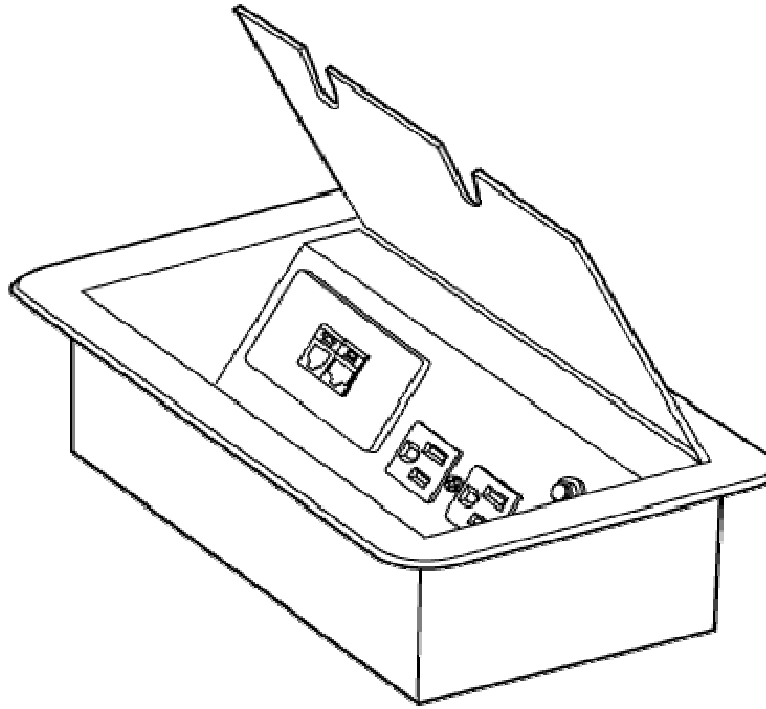

Option #141

Interact Power/Data/Voice Unit

Tabletop unit has an overall size of 8.98"L x 5.34"W x 2.78" D. Available as a corded or hardwire ready unit. Corded units are UL Listed and CSA certified. Standard items include two power receptacles and a 144" power cord. Textured black metal unit is standard. Also available with a brushed aluminum, a brushed stainless steel finish or with wood doors.

Unit is available in below configurations.
Please order by full option number.

<u>Option #</u>	<u>Finish</u>	<u>Lid Type</u>	<u>Cord Type</u>	<u>Data</u>	<u>Voice</u>	<u>Video</u>	<u>Mini Stereo</u>
141-A	Black	Metal	144" w/ Plug	1	1	0	0
141-B	Black	Metal	144" w/ Plug	2	1	0	0
141-C	Black	Metal	144" w/ Plug	3	0	0	0
141-D	Black	Metal	144" w/ Plug	1	0	1	1
141-E	Black	Metal	144" w/ Plug	2	0	1	0